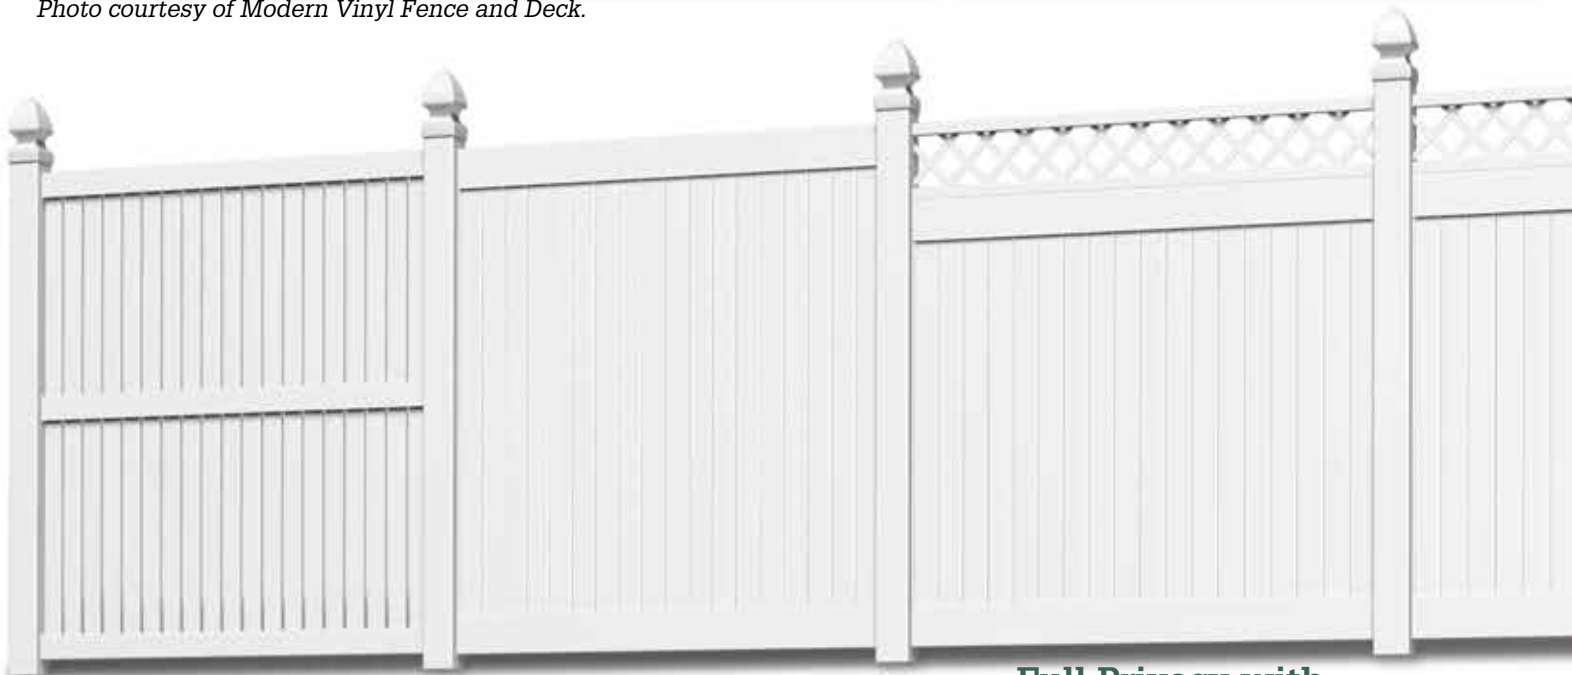

Semi-Private

Full Privacy

Full Privacy with Lattice Accent

Multi-Grain Privacy Panels

Enduris privacy and semi-privacy fences are available in Khaki, Tan and White. The Multi-Grain Tan and Khaki solid privacy panels are textured with a deep emboss and natural woodgrain pattern. Choose the color that contrasts or matches your home, or intermix the components and colors for a truly unique statement.